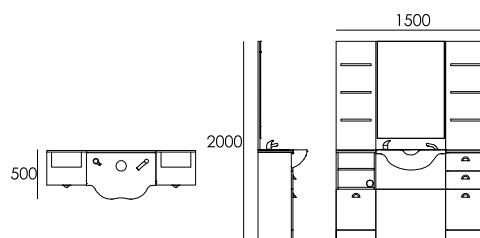

BARBER STATION

59

P4345

↑ 2000 mm ↗ 500 mm → 1500 mm

Composizione barber station:
struttura in nobilitato idrofugo
colore engandina o sequoia.

Barber station composition:
water-repellent melamine structure
color engandine or redwood.