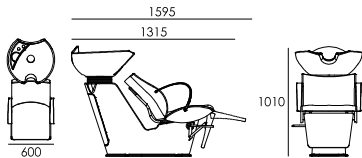

RAL 9005

RAL 7044