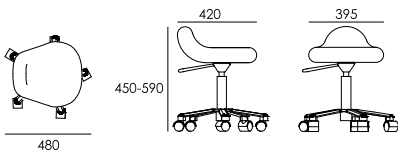

AFTER TOMORROW

3436MA

↑ 450-590 mm ↗ 420 mm → 395 mm

Sgabello girevole e regolabile in altezza con pompa a gas. Seduta in legno e poliuretano espanso da stampo. Base e pompa in acciaio cromato con ruote piroettanti. Rivestimento in Skay nero.

Swivel height adjustable stool with gas pump. Seat in wood and moulded expanded polyurethane. Chrome-finish steel base and pump with castors. Black Skay upholstery