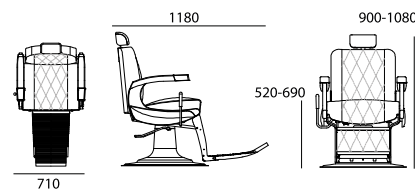

ZEUS EASY

25

34143MA (BLACK)
34143MAC (COLOR)

↑ 900-1080 mm ↗ 1180 mm → 710 mm

Poltrona da uomo girevole e reclinabile con pompa idraulica, appoggiatesta regolabile e appoggia piedi.

Struttura "heavy duty" e pedana in alluminio lucidato ad alta rigidità con ribaltina imbottita. Schienale, sedile, braccioli e gambale in poliuretano espanso. Pompa idraulica girevole e frenante.

Schienale reclinabile con movimento sincrono per alzagambe. Appoggiatesta regolabile ed estraibile. Imbottitura "Old Style" con supporto in molle in acciaio grecate per aumentare il comfort.

Rivestimento in Skay con losanghe e piping.

Reclining swivel barber's chair with hydraulic pump, adjustable headrest and foot rest.
Heavy duty structure and base in robust polished aluminium with upholstered flap.
Polyurethane foam back, seat, armrests and leg rest.
Hydraulic swivel pump with brake.
Reclining backrest with synchronised leg lift movement. Adjustable, pull-out headrest.
Old Style padding with corrugated steel springs for enhanced comfort.
Skay diamond pattern upholstery with piping.

008C	173C	585B	535B	563C
927C	918C	575B	921C	830B