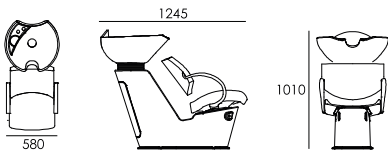

RAL 9005

RAL 7044