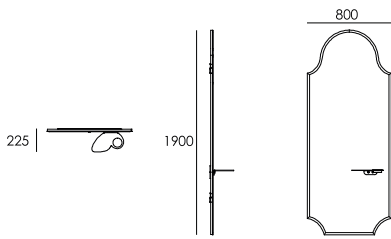

BUTTERFLY B

1532